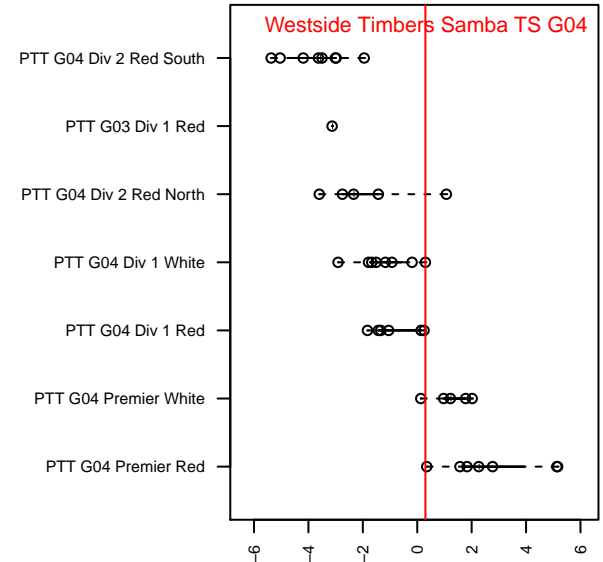

**attack and defense variance (black dot)
relative to other teams
and top 10 in region**

**attack and defense rating
relative to others at age
and all opponents in last 13 months**

Performance relative to 13 month average