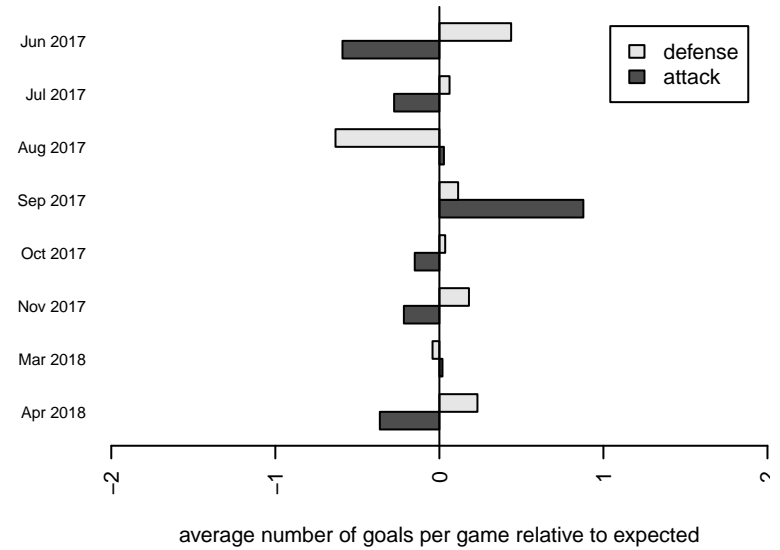

Performance relative to 13 month average