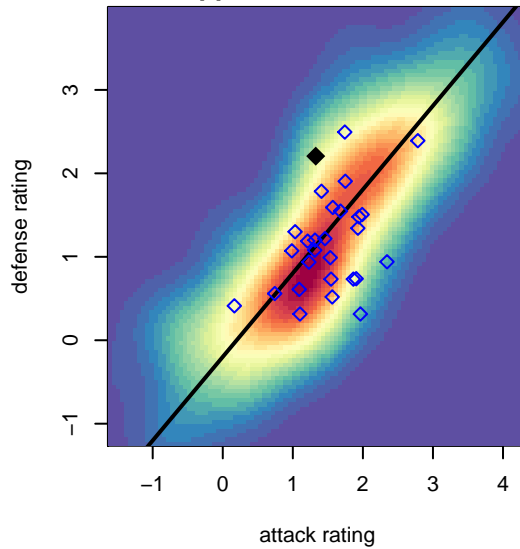

**attack and defense variance (black dot)
relative to other teams
and top 10 in region**

**attack and defense rating
relative to others at age
and all opponents in last 13 months**

Performance relative to 13 month average