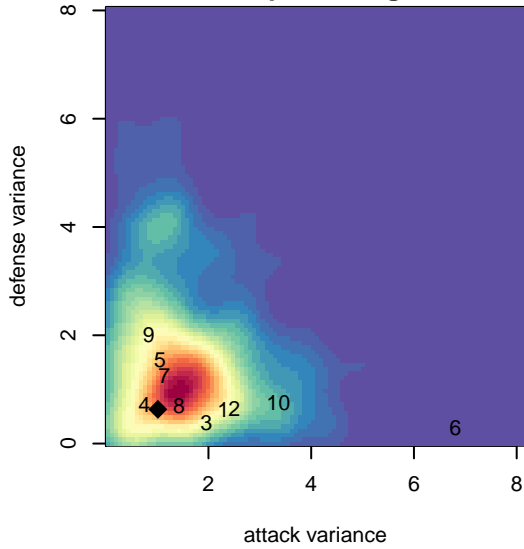

**attack and defense variance (black dot)
relative to other teams
and top 10 in region**

**attack and defense rating
relative to others at age
and all opponents in last 13 months**

Performance relative to 13 month average