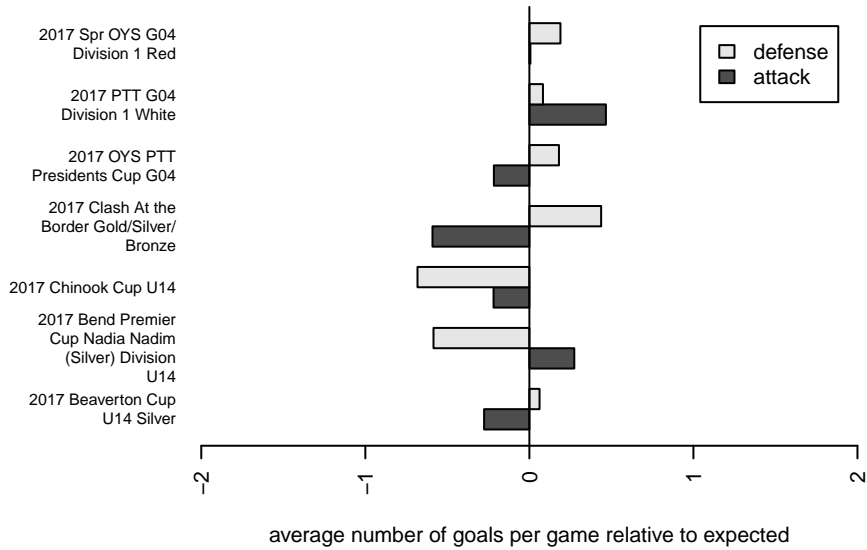

**attack and defense variance (black dot)
relative to other teams
and top 10 in region**

**attack and defense rating
relative to others at age
and all opponents in last 13 months**

Performance relative to 13 month average